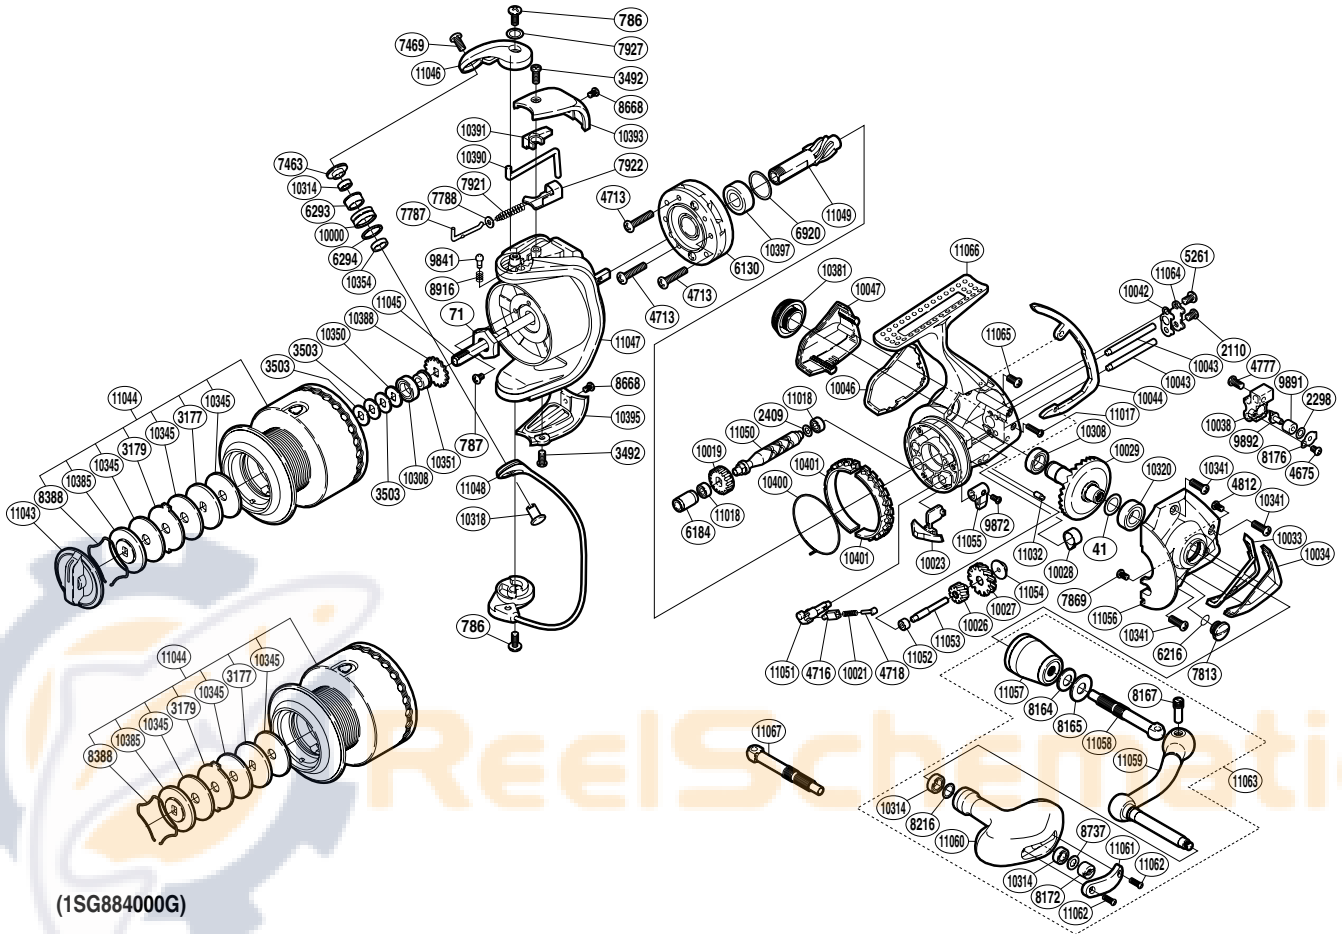

SHIMANO®

ASPIRE SA-RB

AS-4000FA

(1SG884000G)

Part No.	Description	Part No.	Description	Part No.	Description
RD 0041	Washer	RD 8176	Oscillating Pawl Cover	RD10388	Spool Support
RD 0071	Rotor Nut	RD 8216	Washer	RD10390	Bail Trip Lever
RD 0786	Screw	RD 8388	Drag Washers Retainer	RD10391	Bail Trip Cover
RD 0787	Screw	RD 8668	Screw	RD10393	Bail Spring Cover
RD 2110	Screw	RD 8737	Washer	RD10395	Bail Hold Support Guard
RD 2298	Spacer	RD 8916	Click Spring	RD10397	Ball Bearing
RD 2409	Spacer	RD 9841	Click Pin	RD10400	Friction Spring
RD 3177	Key Washer	RD 9872	Screw	RD10401	Friction Ring
RD 3179	Eared Washer	RD 9891	Oscillating Slider Bushing	RD11017	Screw
RD 3492	Screw	RD 9892	Oscillating Pawl	RD11018	Ball Bearing
RD 3503	Spool Washer	RD10000	Line Roller	RD11032	Rear Protector B Pin
RD 4675	Screw	RD10019	Idle Gear	RD11043	Drag Knob
RD 4713	Screw	RD10021	Anti-Reverse Cam Spring	RD11044	Spool Assembly
RD 4716	Lever Spring Guide B	RD10023	Bail Trip Strike	RD11045	Main Shaft
RD 4718	Lever Spring Guide A	RD10026	Idle Gear B (small)	RD11046	Bail Arm
RD 4777	Screw	RD10027	Idle Gear B (large)	RD11047	Rotor
RD 4812	Screw	RD10028	Bushing	RD11048	Bail Assembly
RD 5261	Screw	RD10029	Drive Gear	RD11049	Pinion Gear
RD 6130	Roller Clutch Assembly	RD10033	Cover (for side cover)	RD11050	Worm Shaft
RD 6184	Worm Bushing	RD10034	Side Cover Guard	RD11051	Anti-Reverse Cam
RD 6216	O Ring	RD10038	Oscillating Slider	RD11052	Idle Gear B Shaft Bushing
RD 6293	Line Roller Bushing	RD10042	Worm Shaft Retainer Washer	RD11053	Idle Gear B Shaft
RD 6294	Line Roller Spacer	RD10043	Oscillating Guide	RD11054	Idle Gear B Shaft Bushing B
RD 6920	Spacer	RD10044	Rear Protector B	RD11055	Anti-Reverse Lever
RD 7463	Line Roller Washer	RD10046	Rear Shield	RD11056	Side Cover
RD 7469	Screw	RD10047	Rear Protector A	RD11057	Handle Shaft Cover
RD 7787	Bail Spring Guide A	RD10308	Ball Bearing	RD11058	Handle Shaft (left)
RD 7788	Spring Guide A Support	RD10314	Ball Bearing	RD11059	Handle Shank Assembly
RD 7813	Oil Cap	RD10318	Line Roller Support	RD11060	Handle Knob
RD 7869	Screw	RD10320	Ball Bearing	RD11061	Handle Knob I.D. Plate
RD 7921	Bail Spring	RD10341	Screw	RD11062	Washer
RD 7922	Bail Spring Seat	RD10345	Drag Washer	RD11063	Handle Assembly
RD 7927	Washer	RD10350	Spool Support B	RD11064	Worm Shaft Retainer
RD 8164	Coned Disc Spring	RD10351	Bearing Bushing	RD11065	Screw
RD 8165	Large Handle Shank Washer	RD10354	Bearing Spacer	RD11066	Body
RD 8167	Handle Shaft Screw	RD10381	Handle Screw Cap		
RD 8172	Handle Knob Nut	RD10385	Key Washer	RD11067	Handle Shaft (right)